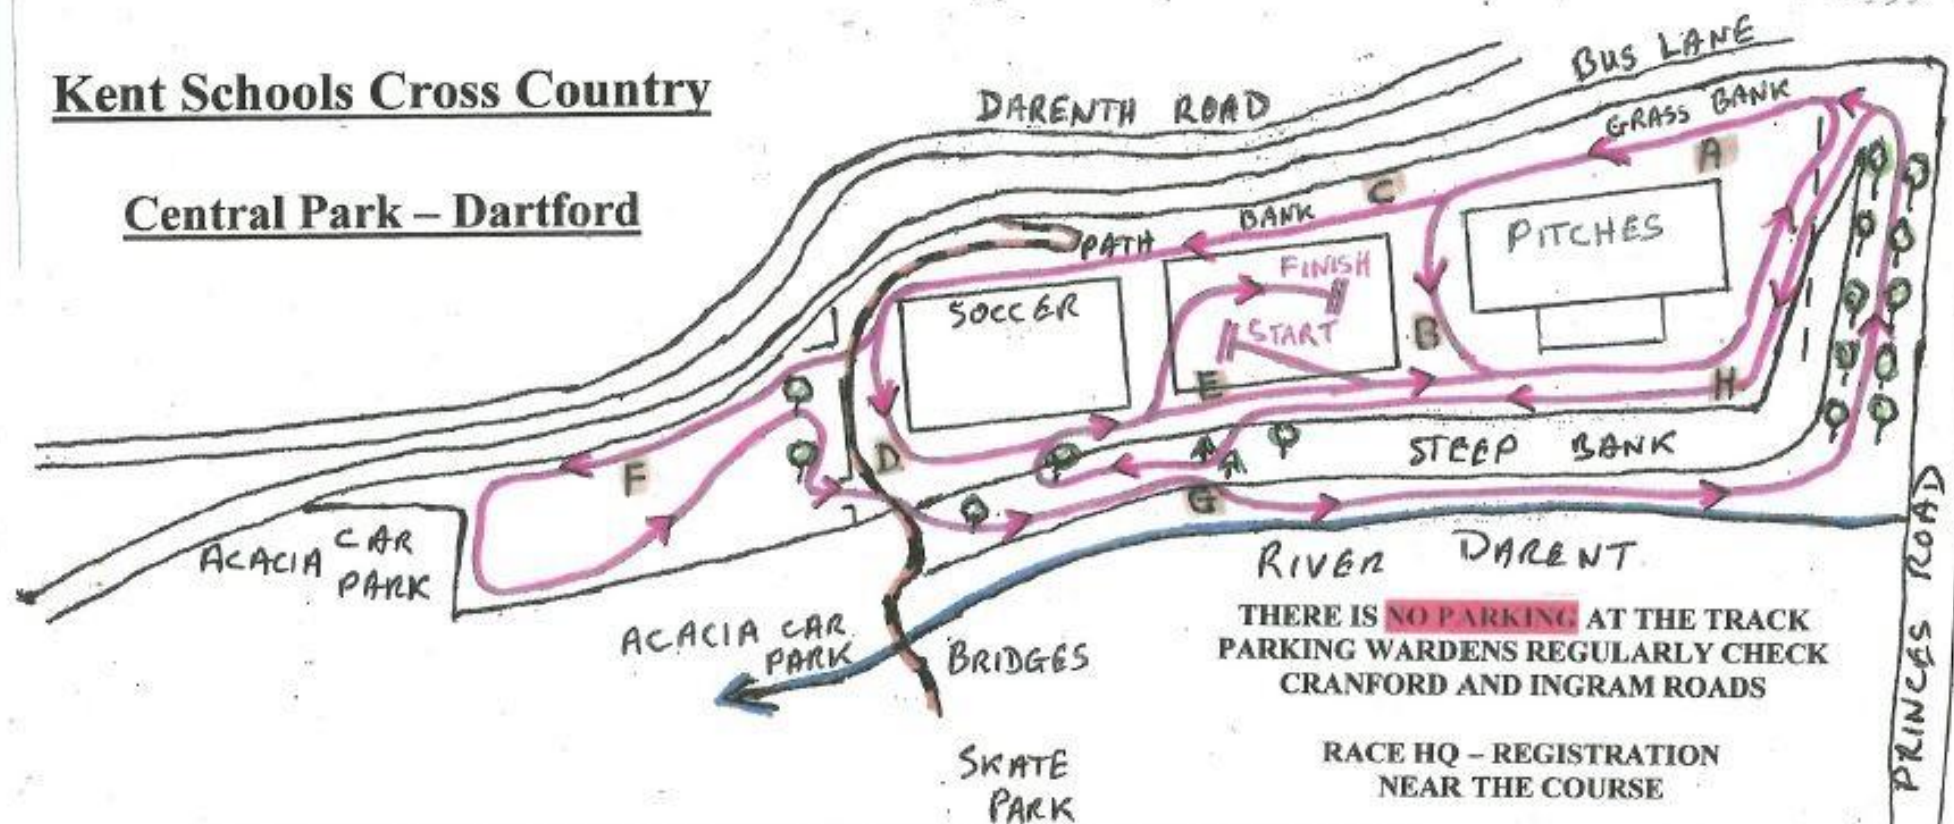

Kent Schools Cross Country

Central Park – Dartford

Event	Time	Course	Distance
Year 7 Girls	11.30	ACDE ACFGH	2600m
Year 7 Boys	11.50	ACDE ACFGH	2600m
Inter/Sen. Girls (Yr10+)	12.10	AB ACDE ACFG ACFGH	4000m
Sen. Boys (Yr12/13)	12.35	ACDE ACFGHE x 2 ACFGH	6100m
Inter Boys (Yr10/11)	13.10	AB ACFG ACFGHE ACFGH	5050m
Jun. Girls (Yr8/9)	13.40	AB ACFG ACFGH	3300m
Jun. Boys (Yr8/9)	14.05	AB ACFG ACFGH	3300m

The course is almost totally on grass. The steep slope can be slippery, so will be best suited to spikes/studs. A surfaced path is crossed twice on each main lap. The steep path leading from river through an avenue of trees up to the sports fields, has a lot of tree roots which will be sprayed to highlight them. It is used weekly by a Park Run.

It may be necessary to alter courses should there be heavy rainfall, to avoid damage to Sports Fields/Pitches.